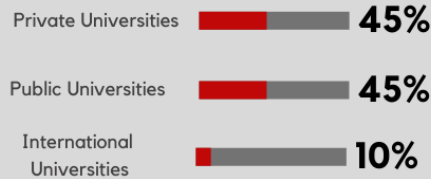

Students Attending Graduate School

Weber Honors College students attend various types of graduate schools nationally and internationally.

Of the students who graduated between fall 2014 to fall 2020, **33%** of the Weber Honors College graduates have pursued graduate school.

Most Popular Institutions

- San Diego State University
- University of Southern California
- University of California, San Diego
- University of San Diego
- Chapman University
- San Jose State University